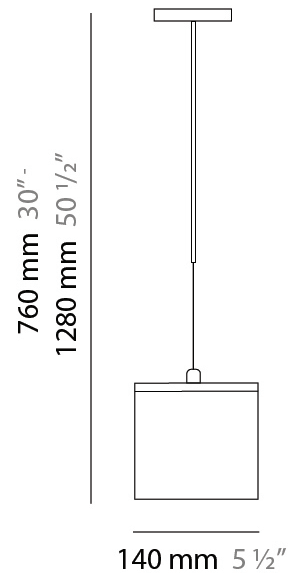

D81434R9

base number

1. To build a product code in our configurator select the specify button on the base model # product page
2. To build a manual product code on this datasheet choose from the options listed below in blue font and add the suffix to the base model #

GENERAL

Series: Kubik
Brand: Panzeri
Division: Design
Mounting Type: Suspension
Mounting Location: Ceiling
Subcategory: Pendant

PHYSICAL

Shape: Square
Length (mm): 140
Length (in): 5 ½
Width (mm): 140
Width (in): 5 ½
Height (mm): 760
Height (in): 29 15/16
Max. Overall Height (mm): 1283
Max. Overall Height (in): 50 ½
Light Distribution: Omnidirectional
Weight (kg): 2.56
Weight (lbs): 5.64
Diffuser: Matte White Blown Glass
Fixture Finish: WHI
Fixture Material: Metal

ELECTRICAL

Lamp Type: LED
Input Wattage (W): 13
Total Output Wattage (W): 12
Dimming: Non-Dimmable
Driver Included: Yes
Driver Location: Integrated
Driver Type: Constant Current - 120Vac
Driver Class: Class 2
Input Voltage (V): 120 - 277
Constant Current (MA): 700
Upon Request: (Not included - see components) Remote: 0-10Vdc dimming / Phase dimming @120Vac only / Non-dimming 120/277Vac

LED

Number of LEDs: 1
Color Temperature (°K): 3000
Max. Delivered Lumen (lm): 758
Nominal Lumen (lm): 1160
CRI: >90 CRI
Lamp Life (hrs): 60000

OPTICAL

RATINGS AND CERTIFICATIONS

Certified By: Certified for North American Standards
IP rating: IP40

PROJECT	
TYPE	
SPECIFIER	
QUANTITY	
DATE