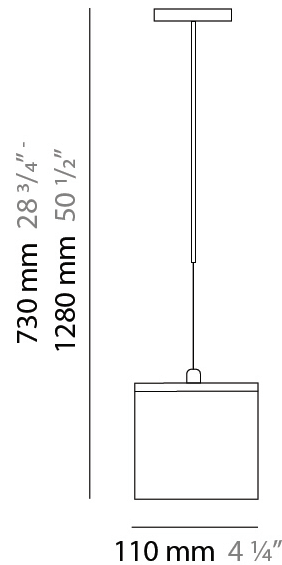

GENERAL

Series: Kubik
 Brand: Panzeri
 Division: Design
 Mounting Type: Suspension
 Mounting Location: Ceiling
 Subcategory: Pendant

PHYSICAL

Shape: Square
 Length (mm): 110
 Length (in): 4 ⁵/₁₆
 Width (mm): 110
 Width (in): 4 ⁵/₁₆
 Height (mm): 730
 Height (in): 28 ³/₄
 Max. Overall Height (mm): 1283
 Max. Overall Height (in): 50 ¹/₂
 Light Distribution: Omnidirectional
 Weight (kg): 1.56
 Weight (lbs): 3.43
 Diffuser: Matte White Blown Glass
 Fixture Finish: WHI
 Fixture Material: Metal

LED

Number of LEDs: 1
 Color Temperature (°K): 3000
 Max. Delivered Lumen (lm): 1080
 CRI: >80 CRI
 Lamp Life (hrs): 60000

OPTICAL

RATINGS AND CERTIFICATIONS

Certified By: Certified for North American Standards
 IP rating: IP40

GENERAL

Series: Kubik
 Brand: Panzeri
 Division: Design
 Mounting Type: Suspension
 Mounting Location: Ceiling
 Subcategory: Pendant

PHYSICAL

Shape: Square
 Length (mm): 140
 Length (in): 5 ½
 Width (mm): 140
 Width (in): 5 ½
 Height (mm): 760
 Height (in): 29 15/16
 Max. Overall Height (mm): 1283
 Max. Overall Height (in): 50 ½
 Light Distribution: Omnidirectional
 Weight (kg): 2.56
 Weight (lbs): 5.64
 Diffuser: Matte White Blown Glass
 Fixture Finish: WHI
 Fixture Material: Metal